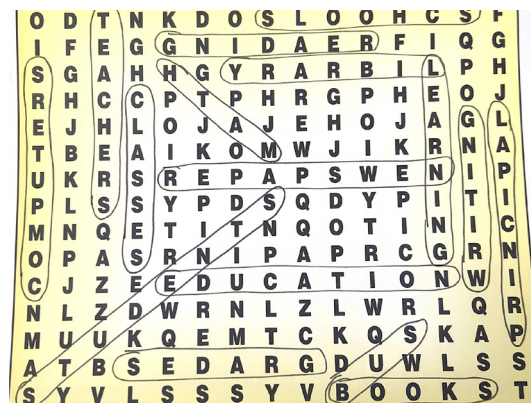

Senior Center Services & Organizations

GENERAL PUBLIC TRANSPORTATION

Mini-Bus 792-3859
Mon.-Fri. 6:30 A.M.-6:30 P.M.
$1.50 - one way
$3.00 - round trip
Pre-schedule rides 24 hours in advance for elderly, handi-capped and general public.

You can call Catch A Ride at -- 792-7797 by 3:00 PM the day before if you want evening and weekend transportation.

FRIENDSHIP MEALS & FROZEN DINNERS

If you have friends or neighbors who are not taking advantage of our wonderful meals, invite them to come with you! There is not a better meal in town! And the price is so reasonable -- a suggested contribution of $3.50. Tell your friends to call us at 792-3906 before 5 pm on the day before you eat, or reserve meals for a week! If you are not a regular, we love having you when you can join us. We also have carry out meals (with reservations by 5 P.M. the day before and pick up after 11:30 A.M.) and frozen meals are available also. We do not deliver.

SERVICES

- *COMMUNITY SERVICES
- *BUILDING RENTAL

For more information, contact the Great Bend Senior Center at 792-3906.
2005 Kansas Ave, Great Bend KS 67530.

KEY

Megan Hammeke
Senior Enrichment Director
Great Bend Recreation Commission
provides enrichment programs at the Senior Center.

If you would like to schedule a program contact Megan at 793-3755.

ONLINE INFO:
Visit greatbendrec.com to find the latest monthly Senior Newsletter or to register for programs online!